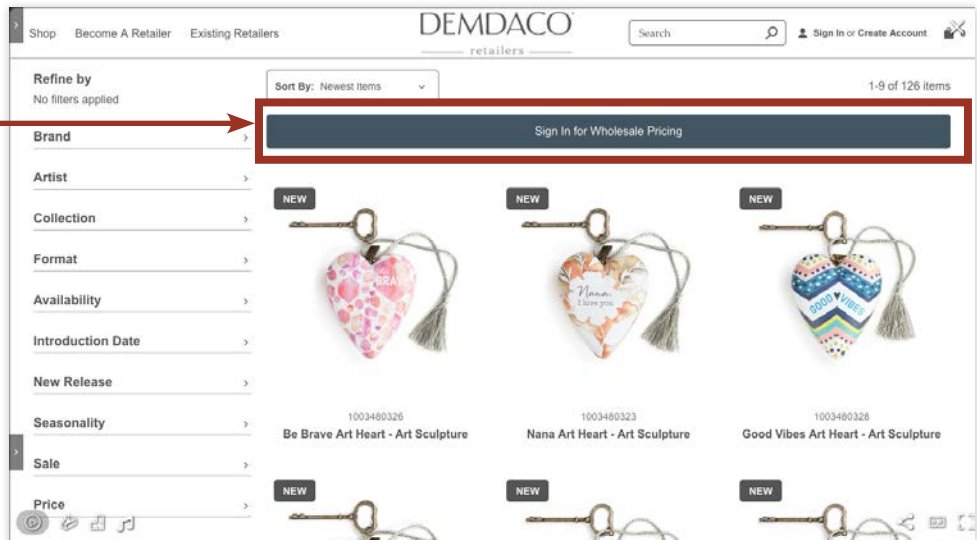

Shop the Collection

Click to open a shopping window so you can shop that collection.

Sign In

IMPORTANT!

The first time you open the shopping window, you'll need to **sign in** using your DEMDACOretailers.com username and password. Once you're signed in, you'll see wholesale pricing and can add items to your cart.

Retailer Sign In

Email Address:

Password:

[Forgot Password?](#)

[Already a DEMDACO retailer? Set up online access](#)
[New to DEMDACO? Begin wholesale application](#)

Need to set up your DEMDACO online account?