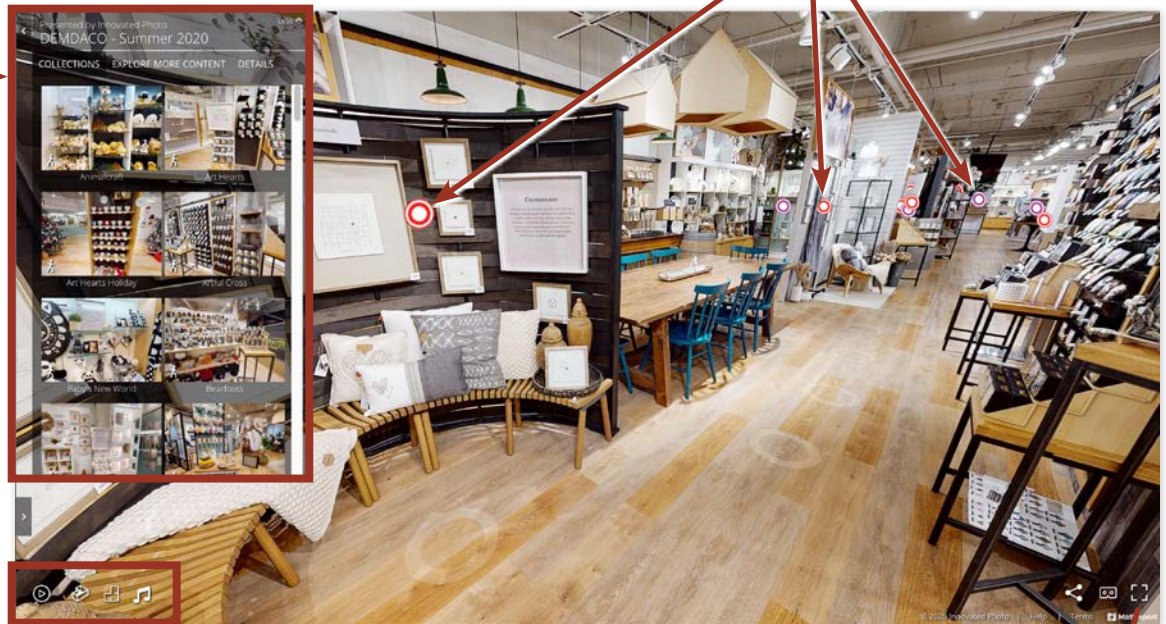

DEMDACO® 3D Showroom Guide

How to Navigate

Left click and drag left, right, up, and down to change your view.

Or use the arrow keys to rotate left or right.

Use your scroll wheel to zoom in and out.

Or use the arrow keys to zoom in and out.

Explore Content

Click on dots to watch videos and shop.

Purple dots are about **trends** and red dots are about **collections**.

Collections

Click on thumbnail images to navigate through the showroom.

Scroll up and down to see all collections in alphabetical order.

Click on the arrow in the top left to hide collection thumbnails.

Guided Tour

Click play at any time to start a guided tour. Click pause to stop and explore the space and click play again to continue.

Inside View

Click to view inside the showroom.

TIP: Click on the white circles to help you move around.

Dollhouse View

Click to see a top-down view of the entire showroom in 3D.

Floor Plan View

Click to view the floor plan of the showroom.