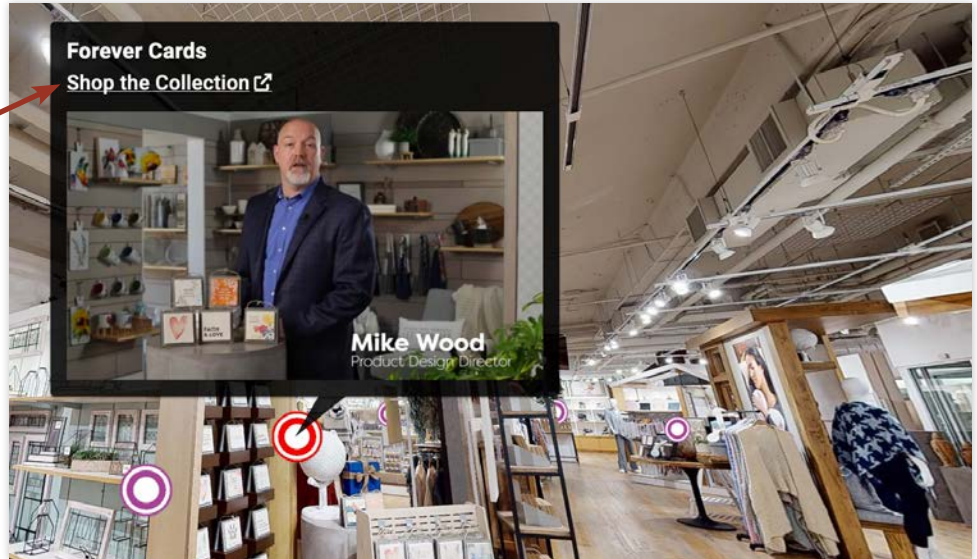

DEMDACO® 3D Showroom Guide

Explore Content

Videos

When you click on a dot, watch the short video to hear about the products.

Shop the Collection

Click to open a shopping window so you can shop that collection.