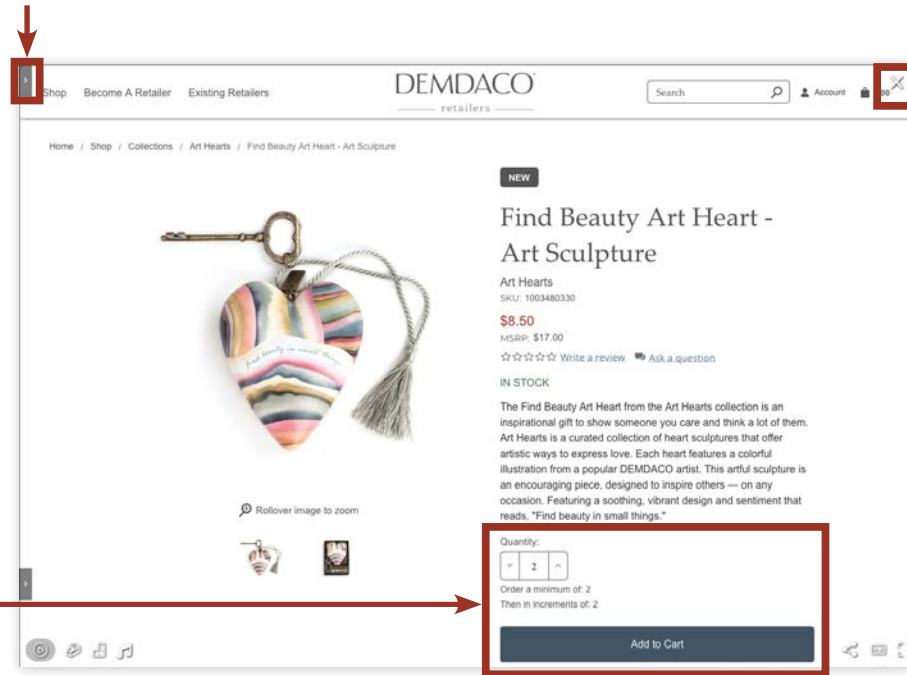

DEMDACO 3D Showroom Guide

Shopping

TIP: While you're shopping, click on the arrows to hide the showroom Collections panel. To return to the showroom, you'll need to close the shopping window rather than clicking on the showroom navigation.

Add to Cart

Once you have clicked on a product, select your quantity and click add to cart.

Return to the Showroom

When you are done shopping the collection, simply close the shopping window to return to the showroom.

Continue Shopping

As you move around the showroom, shop different collections and add products to your cart. Your cart will save and you won't need to sign in again unless you leave the showroom from your browser window. Don't worry, your cart will be saved for 30 days. Sign back in to your account at any time to continue shopping and check out.

Check Out

When you're ready to check out, sign in, go to your cart and click Check Out.

TIP: you can find your cart by opening ANY shopping window within the showroom then clicking on the bag icon in the top right corner.

Remember to take advantage of our show specials! Follow the instructions in the cart to ensure you order qualifies for any current promotions. Specials can be found at www.demdacoretailers.com/sales-programs/

Item	Price	Quantity	Total	Remove
 Gray Your Journey Prayer Bracelet 1004000129 IN STOCK	$13.00	65	$845.00	×
 Find Beauty Art Heart - Art Sculpture 1003480330 IN STOCK	$8.50	2	$17.00	×
 A Mom Listens Art Heart 1003480191 IN STOCK	$8.50	19	$161.50	×
Subtotal:			$1,023.50	
Coupon Code:			Add Coupon	
Total:			$1,023.50	
Check Out